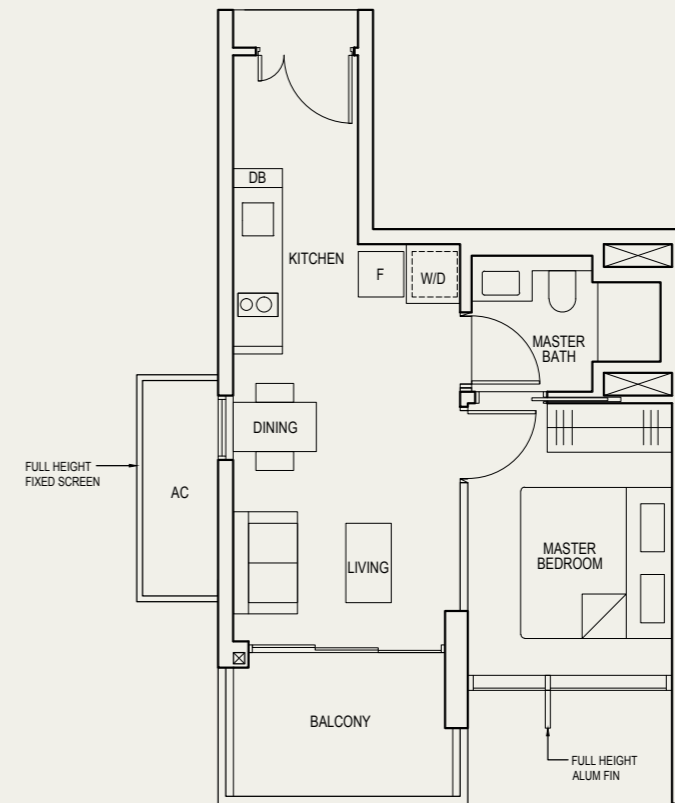

1-BEDROOM

TYPE (1) a

#02-07 to #36-07
50 sq m

LEGEND:

DB - Distribution Board F - Fridge W/D - Clothes Washer cum Dryer AC - Aircon Ledge

• AREA INCLUDES AIRCON (AC) LEDGE AND BALCONY.
• THE BALCONY SHALL NOT BE ENCLOSED UNLESS WITH THE APPROVED BALCONY SCREEN. FOR AN ILLUSTRATION OF THE APPROVED BALCONY SCREEN, PLEASE REFER TO THE DIAGRAM ANNEXED HERETO AS "ANNEXURE 1".

1-BEDROOM

TYPE (1) b

#03-02 to #36-02
49 sq m

LEGEND:

DB - Distribution Board F - Fridge W/D - Clothes Washer cum Dryer AC - Aircon Ledge

• AREA INCLUDES AIRCON (AC) LEDGE AND BALCONY.
• THE BALCONY SHALL NOT BE ENCLOSED UNLESS WITH THE APPROVED BALCONY SCREEN. FOR AN ILLUSTRATION OF THE APPROVED BALCONY SCREEN, PLEASE REFER TO THE DIAGRAM ANNEXED HERETO AS "ANNEXURE 1".