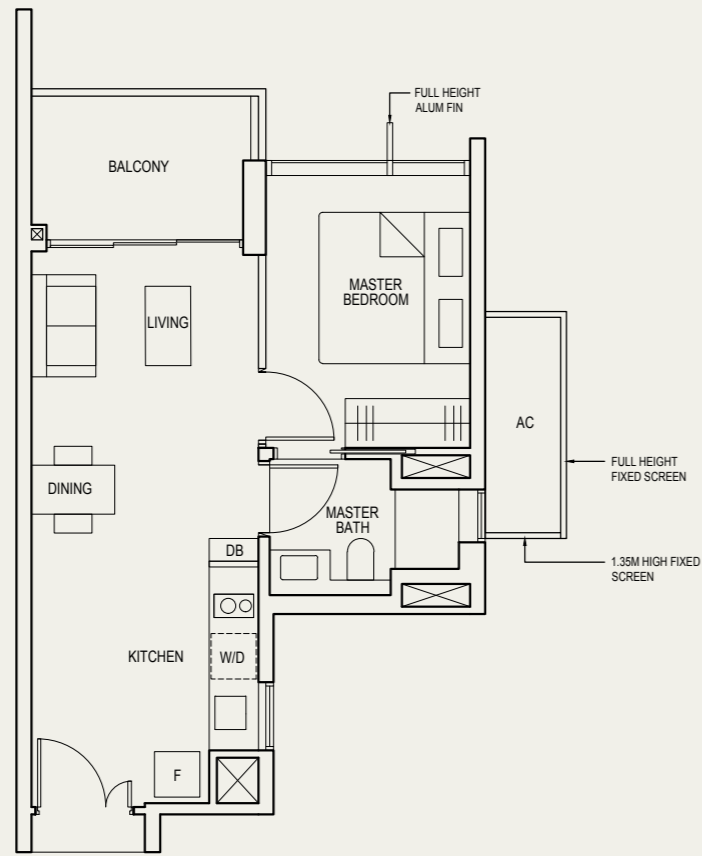

1-BEDROOM

TYPE (1) a

#02-07 to #36-07
50 sq m

LEGEND:

DB - Distribution Board F - Fridge W/D - Clothes Washer cum Dryer AC - Aircon Ledge

• AREA INCLUDES AIRCON (AC) LEDGE AND BALCONY.
• THE BALCONY SHALL NOT BE ENCLOSED UNLESS WITH THE APPROVED BALCONY SCREEN. FOR AN ILLUSTRATION OF THE APPROVED BALCONY SCREEN, PLEASE REFER TO THE DIAGRAM ANNEXED HERETO AS "ANNEXURE 1".

1-BEDROOM

TYPE (1) b

#03-02 to #36-02
49 sq m

LEGEND:

DB - Distribution Board F - Fridge W/D - Clothes Washer cum Dryer AC - Aircon Ledge

• AREA INCLUDES AIRCON (AC) LEDGE AND BALCONY.
• THE BALCONY SHALL NOT BE ENCLOSED UNLESS WITH THE APPROVED BALCONY SCREEN. FOR AN ILLUSTRATION OF THE APPROVED BALCONY SCREEN, PLEASE REFER TO THE DIAGRAM ANNEXED HERETO AS "ANNEXURE 1".