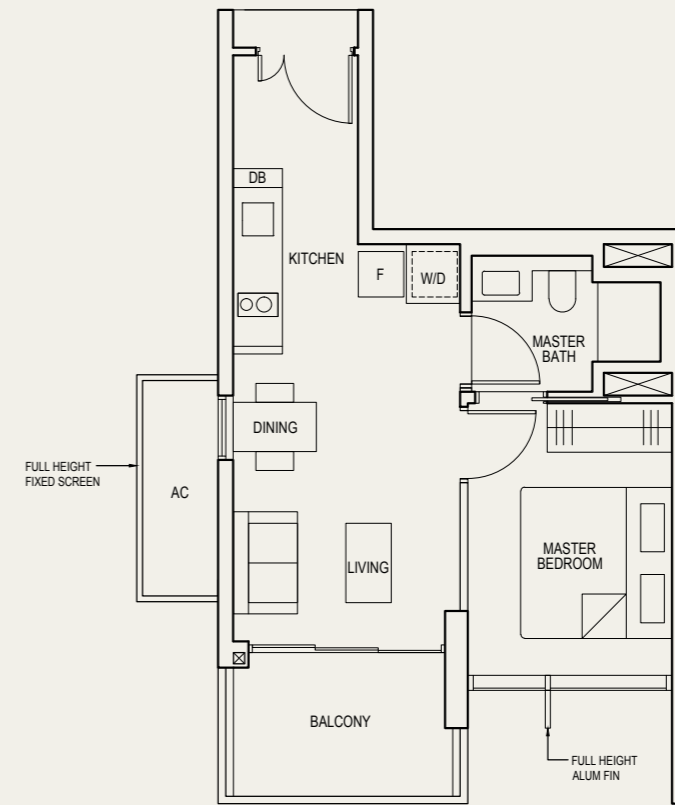

1-BEDROOM

TYPE (1) a

#02-07 to #36-07
50 sq m

LEGEND:

DB - Distribution Board F - Fridge W/D - Clothes Washer cum Dryer AC - Aircon Ledge

• AREA INCLUDES AIRCON (AC) LEDGE AND BALCONY.
• THE BALCONY SHALL NOT BE ENCLOSED UNLESS WITH THE APPROVED BALCONY SCREEN. FOR AN ILLUSTRATION OF THE APPROVED BALCONY SCREEN, PLEASE REFER TO THE DIAGRAM ANNEXED HERETO AS "ANNEXURE 1".

1-BEDROOM

TYPE (1) b

#03-02 to #36-02
49 sq m

LEGEND:

DB - Distribution Board F - Fridge W/D - Clothes Washer cum Dryer AC - Aircon Ledge

• AREA INCLUDES AIRCON (AC) LEDGE AND BALCONY.
• THE BALCONY SHALL NOT BE ENCLOSED UNLESS WITH THE APPROVED BALCONY SCREEN. FOR AN ILLUSTRATION OF THE APPROVED BALCONY SCREEN, PLEASE REFER TO THE DIAGRAM ANNEXED HERETO AS "ANNEXURE 1".