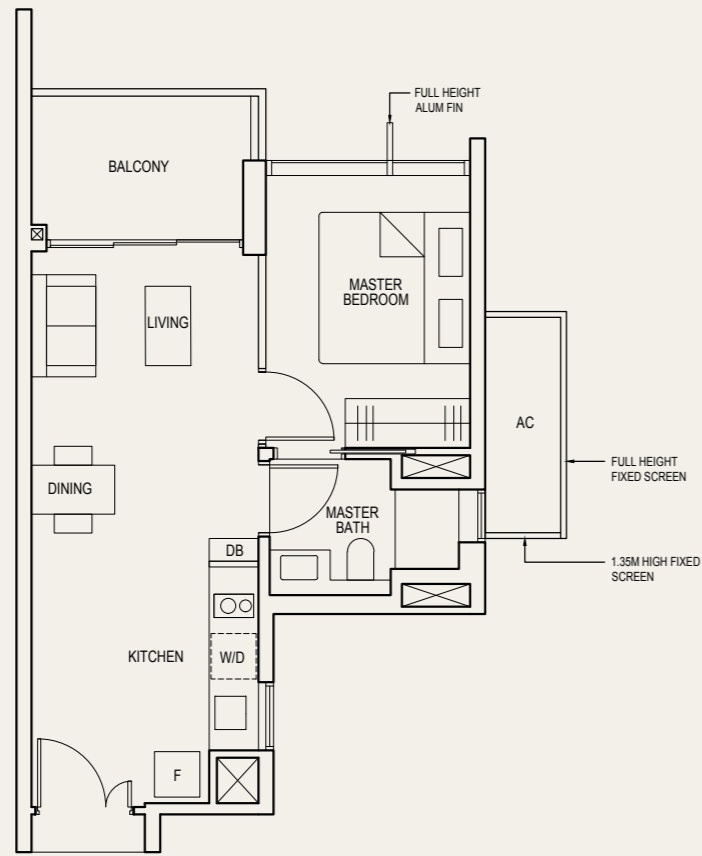

1-BEDROOM

TYPE (1) a

#02-07 to #36-07
50 sq m

LEGEND:

DB - Distribution Board F - Fridge W/D - Clothes Washer cum Dryer AC - Aircon Ledge

• AREA INCLUDES AIRCON (AC) LEDGE AND BALCONY.
• THE BALCONY SHALL NOT BE ENCLOSED UNLESS WITH THE APPROVED BALCONY SCREEN. FOR AN ILLUSTRATION OF THE APPROVED BALCONY SCREEN, PLEASE REFER TO THE DIAGRAM ANNEXED HERETO AS "ANNEXURE 1".

1-BEDROOM

TYPE (1) b

#03-02 to #36-02
49 sq m

LEGEND:

DB - Distribution Board F - Fridge W/D - Clothes Washer cum Dryer AC - Aircon Ledge

• AREA INCLUDES AIRCON (AC) LEDGE AND BALCONY.
• THE BALCONY SHALL NOT BE ENCLOSED UNLESS WITH THE APPROVED BALCONY SCREEN. FOR AN ILLUSTRATION OF THE APPROVED BALCONY SCREEN, PLEASE REFER TO THE DIAGRAM ANNEXED HERETO AS "ANNEXURE 1".